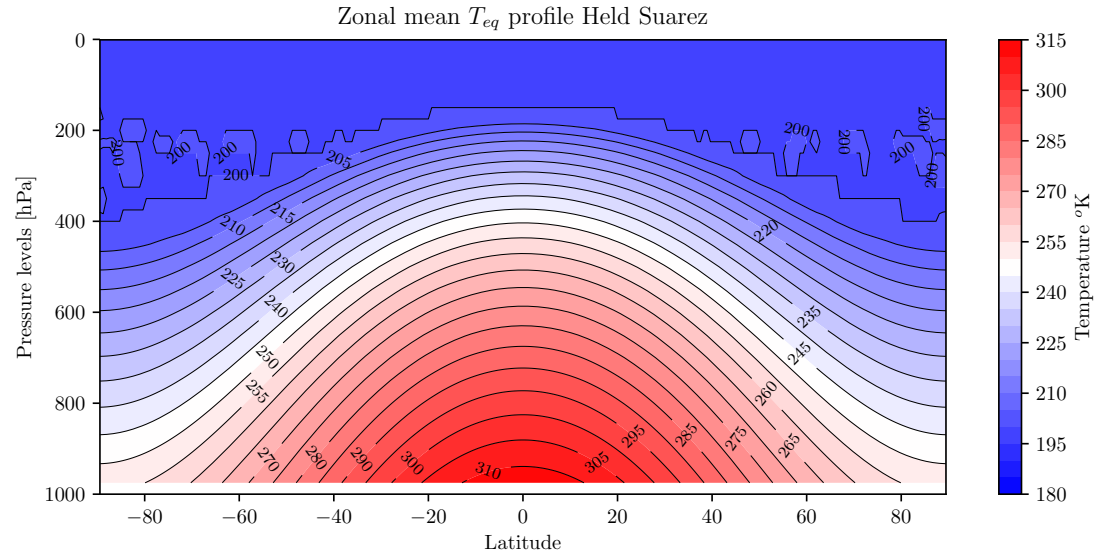

# OpenIFS Held-Suarez test

An educational application of the statistical equilibrium concept

Paolina B. Cerlini, Lorenzo Silvestri, Miriam Saraceni

# ERA-INTERIM

Zonal mean Temperature profile Held Suarez: 1000 days average

Zonal mean Temperature profile ERA-INTERIM-1979-2018