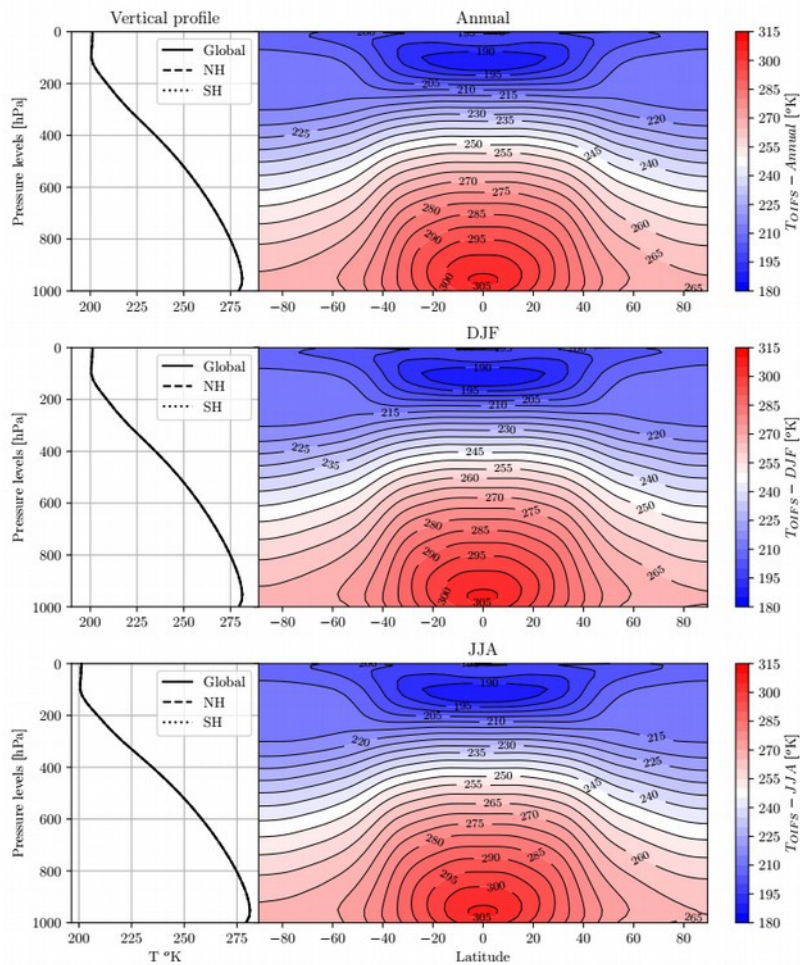

# OpenIFS Held-Suarez test

An educational application of the statistical equilibrium concept

Paolina B. Cerlini, Lorenzo Silvestri, Miriam Saraceni

# ERA-INTERIM

Zonal mean Temperature profile Held Suarez: 1000 days average

Zonal mean Temperature profile ERA-INTERIM-1979-2018